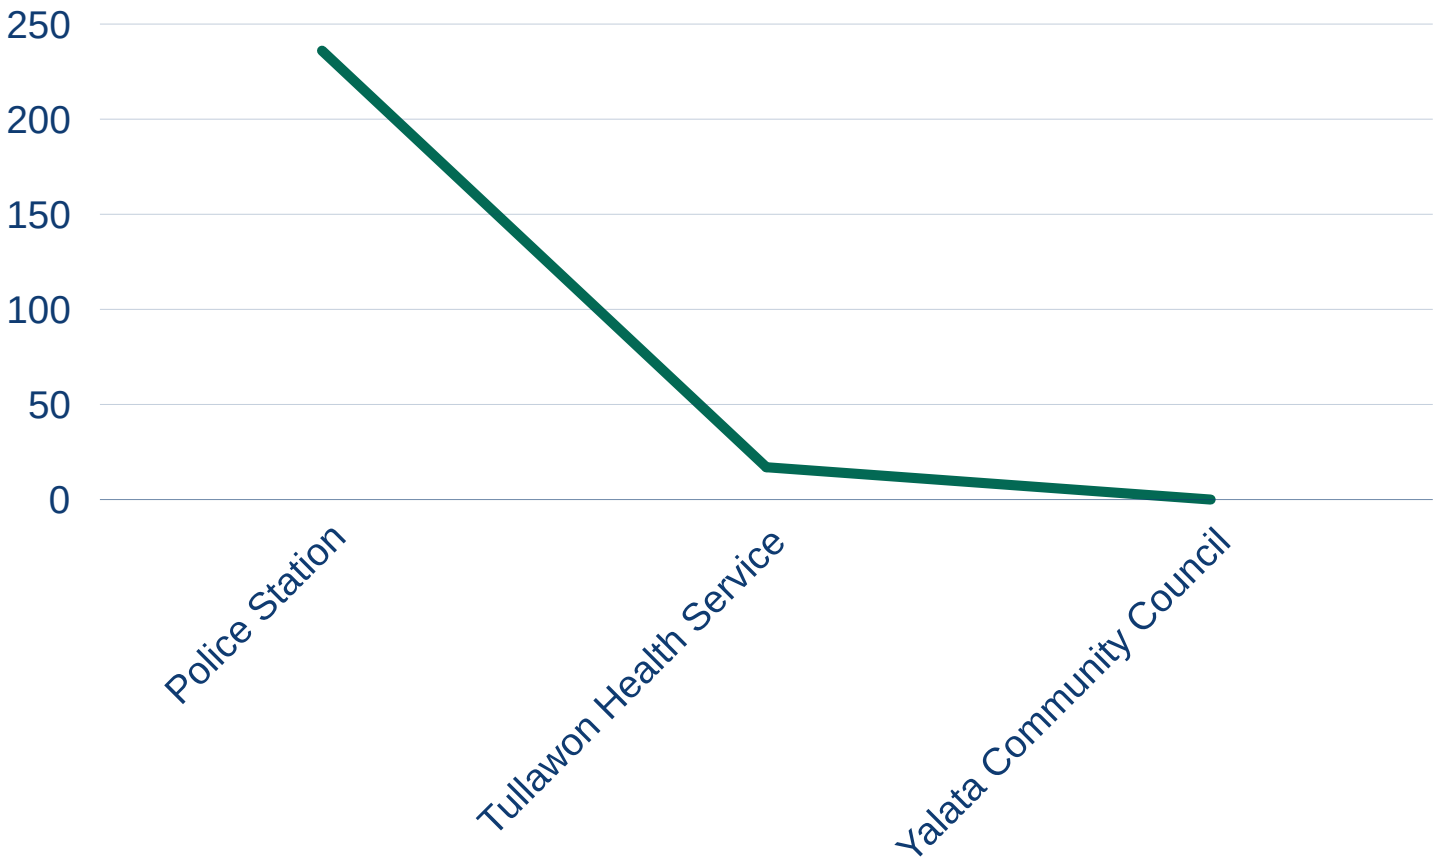

YALATA COUNCIL

WHAT ARE OUR COMMUNITY NEEDS?

253 SESSIONS

1 JULY 2022 - 30 JUNE 2023

LANDING PAGES:

GENDER

Male
100%

WHO ARE OUR USERS?