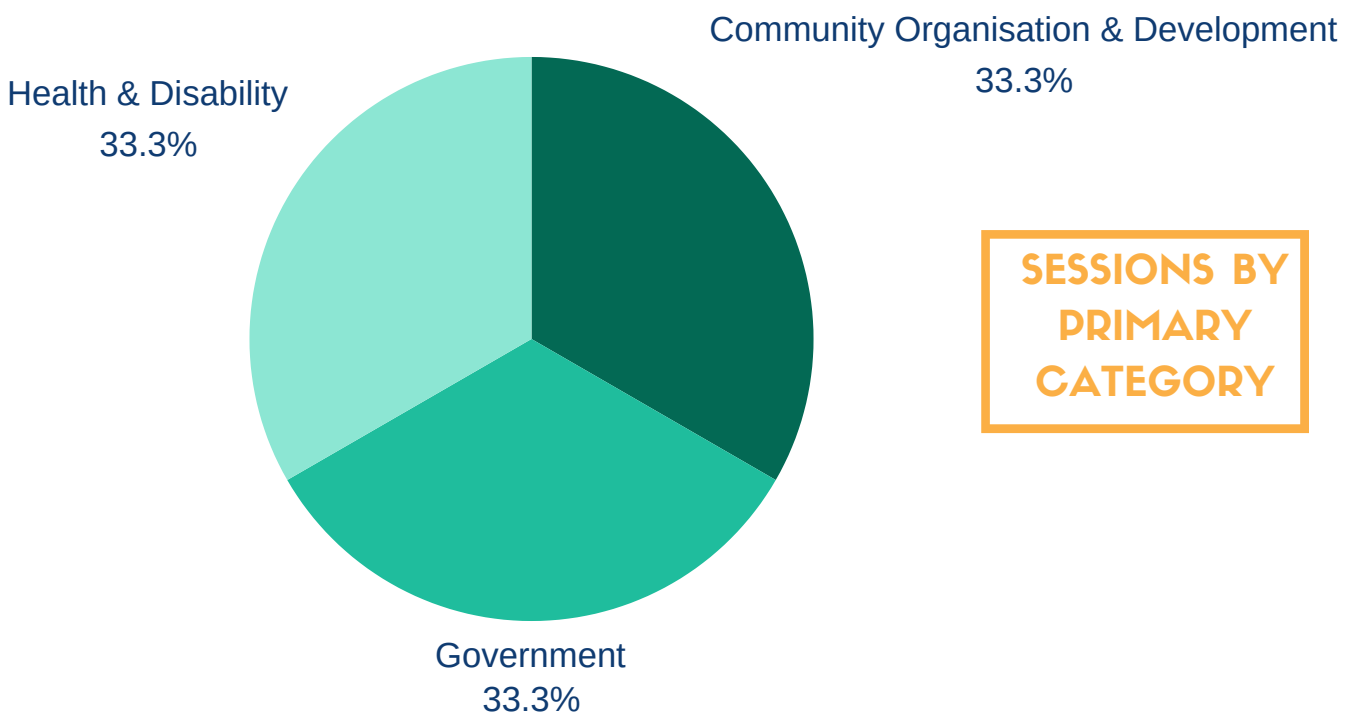

YALATA COUNCIL

WHAT ARE OUR COMMUNITY NEEDS?

253 SESSIONS

1 JULY 2022 - 30 JUNE 2023

LANDING PAGES:

GENDER

Male
100%

WHO ARE OUR USERS?